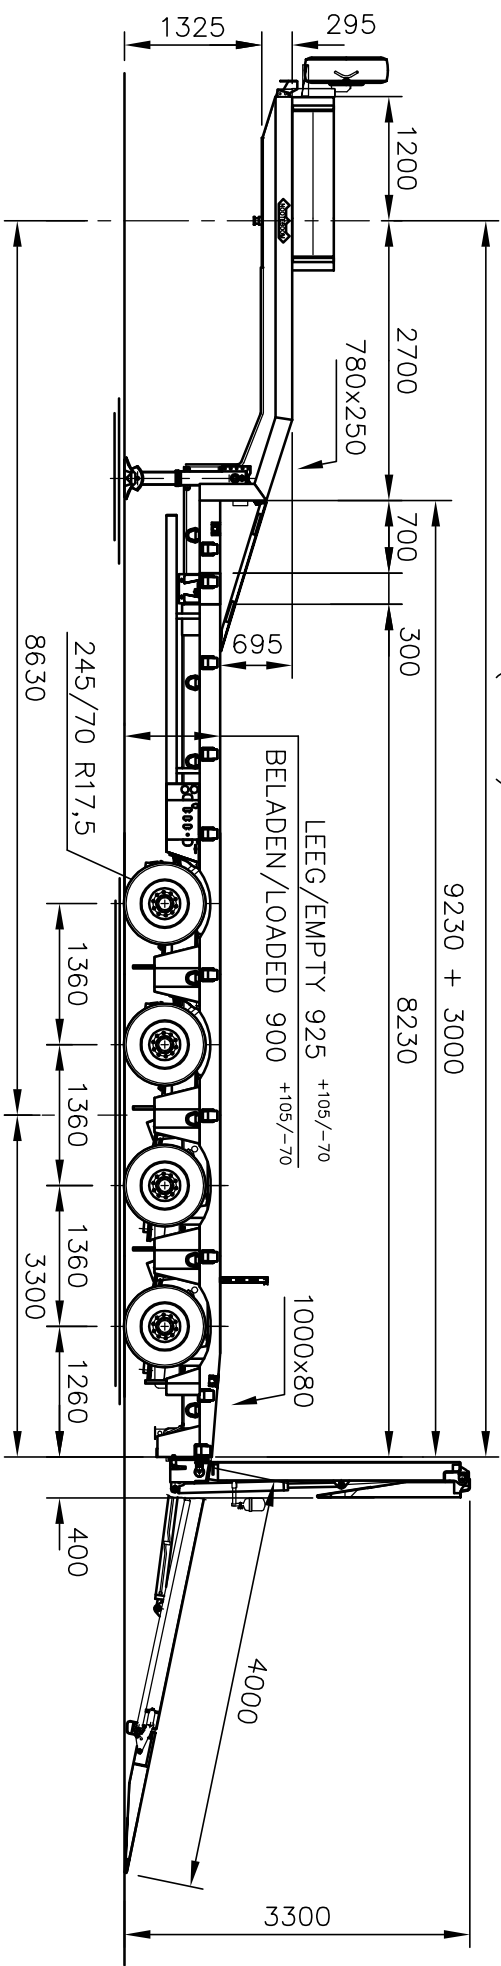

(HK-AZ) 11930 + 3000

LEEG/EMPTY 925 +105/-70
BELADEN/LOADED 900 +105/-70

ALL RIGHTS RESERVED REPRODUCTION OR DISCLOSURE TO THIRD PARTIES OF THIS DOCUMENT OR ANY PART THEREOF IS NOT PERMITTED EXCEPT WITH THE PRIOR AND EXPRESS WRITTEN PERMISSION OF ROYAL NOOTBOOM TRAILERS B.V. WUCHEN, HOLLAND.

TOLERANTIE Wanneer geen tolerantie
aangegeven geldt ± 1mm

DATUM 30/08/12 GET. ASAU GEC.		OSD-73-04V (S) C012593 (01) Plant Speed Ltd.		PROJECTIE 	
WUCHEN HOLLAND 		OPMERKING ACUT VAN 3103624		FORMAAT A3	
WUZJING		SCHAAL 1:50 1:		TEK.NR. 5100700	
PAR.		DATUM		WUZJ.TR	