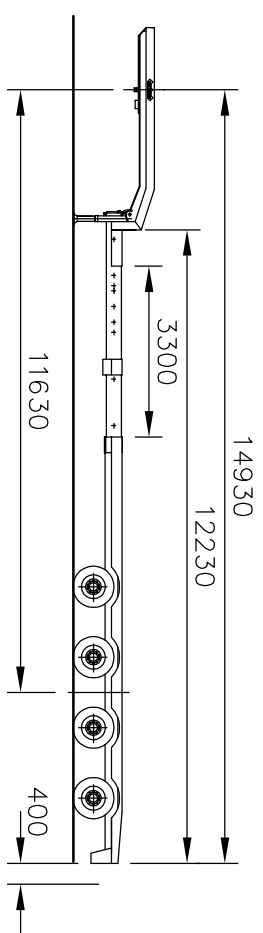

(HK-AZ) 11930 + 3000

LEEG/EMPTY 925 +105/-70
BELADEN/LOADED 900 +105/-70

ALL RIGHTS RESERVED REPRODUCTION OR DISCLOSURE TO THIRD PARTIES OF THIS DOCUMENT OR ANY PART THEREOF IS NOT PERMITTED EXCEPT WITH THE PRIOR AND EXPRESS WRITTEN PERMISSION OF ROYAL NOOTBOOM TRAILERS B.V. WUCHEN, HOLLAND.

TOLERANTIE Wanneer geen tolerantie
aangegeven geldt ± 1mm

DATUM 30/08/12 GET. ASAU GEC.		OSD-73-04V (S) C012593 (01) Plant Speed Ltd.		PROJECTIE 	
WUCHEN HOLLAND 		OPMERKING ACUT VAN 3103624		FORMAAT A3	
WUZJING		SCHAAL 1:50 1:		TEK.NR. 5100700	
PAR.		DATUM		WUZJ.TR	